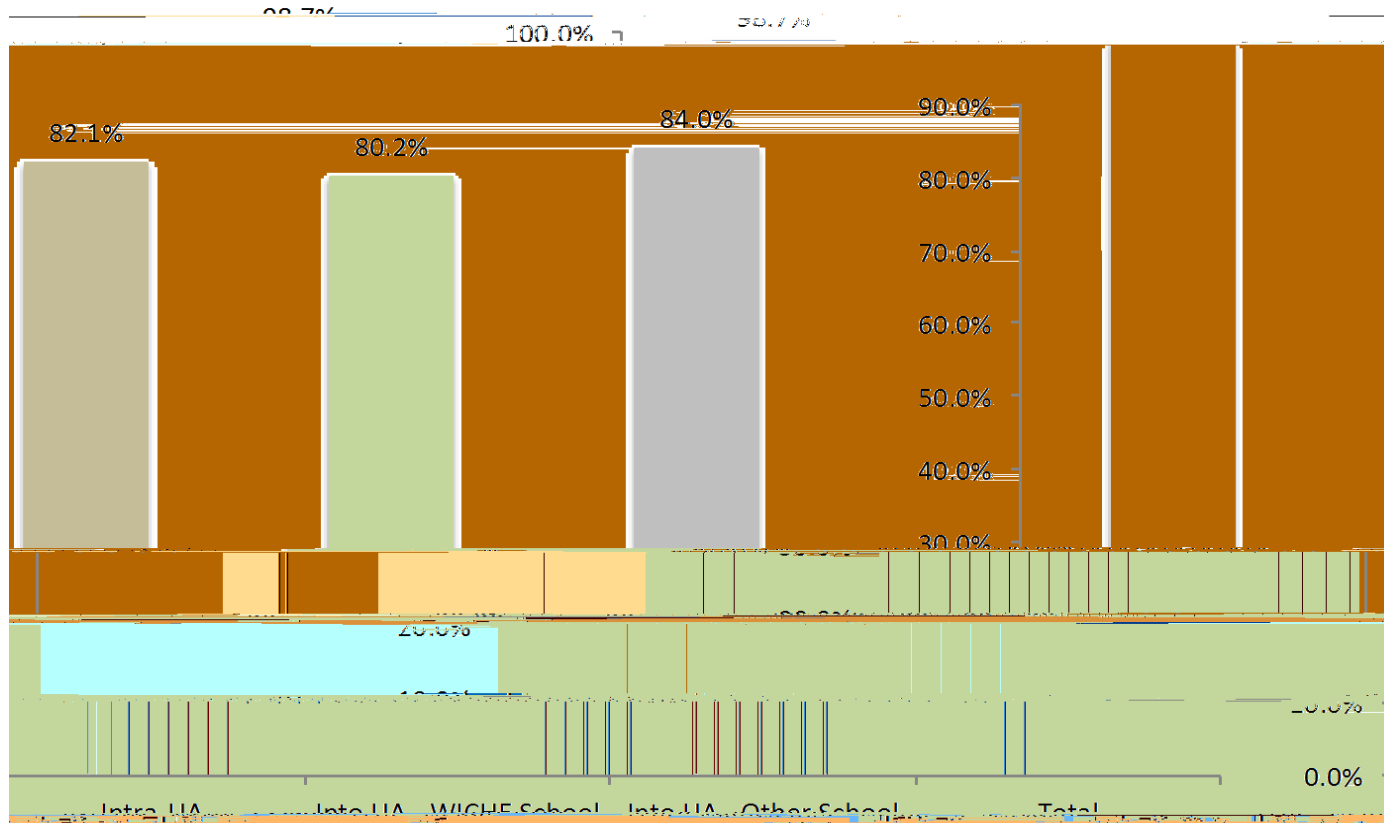

Number of Course Transfer Attempts

Average Course Transfer Acceptance Rate FY09 – FY13

Intra-UA Course Transfer Attempts with Course Grade of D or Above, FY13

Total Attempts	10,886	100.0%
----------------	--------	--------

Remaining Challenges

The following may be areas of student complaints about transfers:

- For successful intra-BA course transfers, to what degree requirement does each course apply?
 - General Education, Course Prerequisite, Major Requirement or Elective?
- How many students encounter “the petition”? Need to quantify